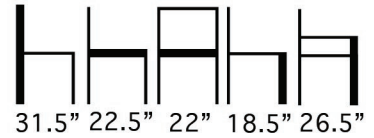

**THE LOOK OF SEATING®**  
www.aceray.com

**Design:**  
**Area 44**

● ● ● GALA-3SLED Armchair

Solid Ash Wood Frame  
Armchair with Upholstered  
Seat and Back.

Available in COM, COL or  
Aceray Graded in Upholstery.

Available in Aceray Standard  
Wood Stains or Custom Stains.

Weight: 18 Lbs.

#GALA-3SLED

**Aceray llc**  
4465 Kipling Street, Suite 202  
Wheat Ridge, CO 80033  
Ph: 303.733.3403  
info@aceray.com  
©2019 Aceray