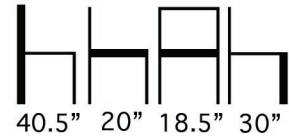

THE LOOK OF SEATING®
www.aceray.com

Design:
Area 44

● ● ● ● GALA-5SWIV
Swivel Barstool

Polished or Matt Chrome Steel
Swivel Base Barstool with
Upholstered Seat and Back.

Available in COM, COL or Aceray
Graded in Vinyls.

Swivel Mechanism Returning to
Zero Position.

Weight: 33 Lbs.

↻ #GALA-5SWIV

Aceray llc
4465 Kipling Street, Suite 202
Wheat Ridge, CO 80033
Ph: 303.733.3403
info@aceray.com
©2019 Aceray