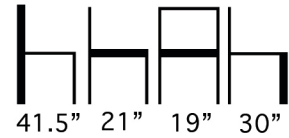

**Design:**  
**Area 44**

● ● ● MIRA-5 Barstool

Solid Beech Wood Frame  
Barstool with Upholstered Seat  
and Back.

For Quilted Back, Specify Q.

Weight: 25 Lbs.

#MIRA-5

**Aceray llc**  
4465 Kipling Street, Suite 202  
Wheat Ridge, CO 80033  
Ph: 303.733.3403  
info@aceray.com  
©2019 Aceray