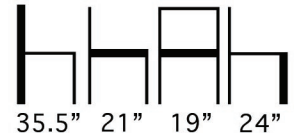

THE LOOK OF SEATING®
www.aceray.com

Design:
Area 44

● ● ● #MIRA-6X Counter Stool

Solid Beech Wood Frame
Counter Stool with Upholstered
Seat and Wire Back.

Available in COM, COL or Aceray
Graded in Upholstery.

Wire Available in 9 Colored PPL
or Wheat, Dark Brown or Black
Leather.

Available in Aceray Standard
Wood Stains or Custom Stains.

Weight: 22 Lbs.

#MIRA-6X

Aceray llc
4465 Kipling Street, Suite 202
Wheat Ridge, CO 80033
Ph: 303.733.3403
info@aceray.com
©2019 Aceray