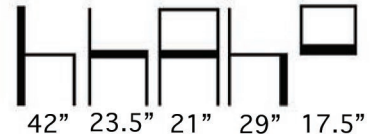

**THE LOOK OF SEATING®**  
www.aceray.com

**Design:**  
**A. Basaglia**  
**N. Rota Nodari**

● ● ● ALFA-SLED5  
Stacking Barstool

Polished Chrome Steel Rod Frame  
Sled Base Indoor High Quantity  
Stacking Barstool.