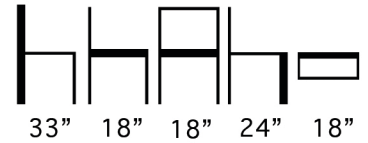

● ● ● TABOUR-F6SWIV
Swivel Counter Stool