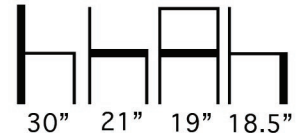

THE LOOK OF SEATING®
www.aceray.com

Design:
Paolo Martinig

● ● ● #TONO-1 Side Chair

Solid Beech or Oak Wood Side
Chair with Upholstered
Seat and Back.
Welt Details on the Back.

Available in COM, COL or
Aceray Graded in Upholstery.

Available in Aceray Standard
Wood Stains or Custom Stains.

Weight: 13.5 Lbs.

#TONO-1

Aceray llc
4465 Kipling Street, Suite 202
Wheat Ridge, CO 80033
Ph: 303.733.3403
info@aceray.com
©2019 Aceray