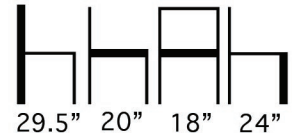

● ● ● ● #TONO-6 Counter Stool