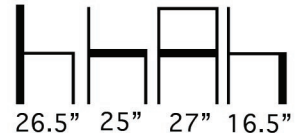

● ● ● #TONO-7 Lounge Chair

Solid Beech or Oak Wood
Lounge Chair with Upholstered
Seat and Back.
Welt Details on the Back.

Available in COM, COL or Aceray
Graded in Upholstery.

Available in Aceray Standard
Wood Stains or Custom Stains.

Weight: 18 Lbs.