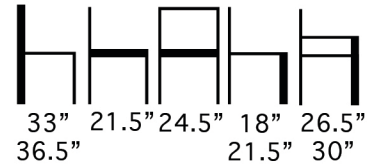

● ● ● #VALLE-SWIV5PC
Swivel Armchair