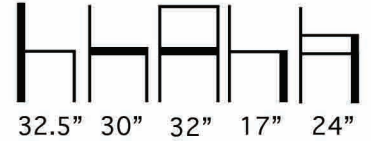

● ● ● DUNA-LBSWIV
Swivel Armchair

High Density Injection Molded
Foam Low Back Armchair with
Polished Chrome Steel Swivel Base.

Available in COM, COL or Aceray
Graded in Upholstery.

Use of Stretchy Fabric is Suggested.

Weight: 57 Lbs.