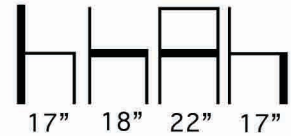

THE LOOK OF SEATING®
www.aceray.com

Design:
E. & P. Ciani Design

● ● ● ● DUNA-OTSWIV
Swivel Ottoman

High Density Injection Molded
Foam Ottoman with Polished
Chrome Steel Swivel Base.

Available in COM, COL or Aceray
Graded in Upholstery.

Use of Stretchy Fabrics
is Suggested.

Weight: 33 Lbs.