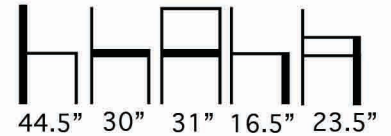

Design:
E. & P. Ciani Design

● ● ● DUNA-SWIV Swivel Armchair

High Density Injection Molded
Foam Armchair with with Polished
Chrome Round Swivel Base.

Available in COM, COL or Aceray
Graded in Upholstery.

Use of Stretchy Fabrics
is Suggested.

Weight: 65 Lbs.