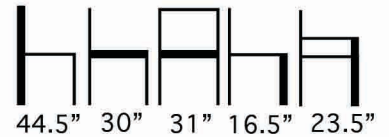

Design:
E. & P. Ciani Design

• • • DUNA-W Armchair

High Density Injection Molded
Foam Armchair with Solid Ash
Wood Base.

Available in COM, COL or Aceray
Graded in Upholstery.

Use of Stretchy Fabrics
is Suggested.

Weight: 39 Lbs.