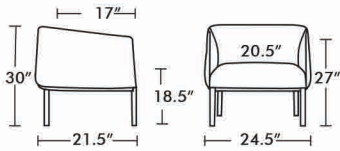

Design:
D. Debiassi & F. Sandri
Festa24 27lbs.

Festa33 66lbs.

Festa61 99lbs.

#FESTA

●●●● #FESTA Lounge Seating

Frame: Solid Wood Frame.
Seat & Back: Multi-Density High-Resilient Polyurethane Foam.
Available in COM, COL or Aceray Graded in Upholstery.
Welt Details on Arms and Back.
Legs: Solid Beech Wood.
Wood Finishes: Aceray Standard Wood Finishes or Custom Match Wood Finishes.