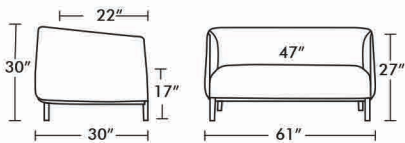

Design:
D. Debiassi & F. Sandri
Festa24 27lbs.

Festa33 66lbs.

Festa61 99lbs.

#FESTA

●●●● #FESTA Lounge Seating

Frame: Solid Wood Frame.
Seat & Back: Multi-Density High-Resilient Polyurethane Foam.
Available in COM, COL or Aceray Graded in Upholstery.
Welt Details on Arms and Back.
Legs: Solid Beech Wood.
Wood Finishes: Aceray Standard Wood Finishes or Custom Match Wood Finishes.