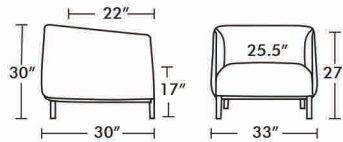

Design:
D. Debiassi & F. Sandri
Festa24 27lbs.

Festa33 66lbs.

Festa61 99lbs.

#FESTA

●●●● #FESTA Lounge Seating

Frame: Solid Wood Frame.
Seat & Back: Multi-Density High-Resilient Polyurethane Foam.
Available in COM, COL or Aceray Graded in Upholstery.
Welt Details on Arms and Back.
Legs: Solid Beech Wood.
Wood Finishes: Aceray Standard Wood Finishes or Custom Match Wood Finishes.