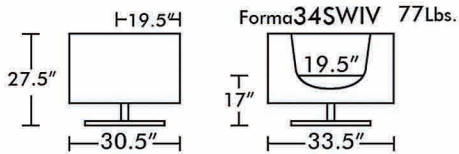

Design:
Daniel Rode

● ● ● #FORMA-34SWIV
Swivel Lounge Armchair

Frame: Solid Wood Frame.

Seat & Back: Multi Density
High-Resiliant Polyurethan Foam.

Stainless Steel Swivel Base.

Available in COM, COL or
Aceray Graded in Upholstery.