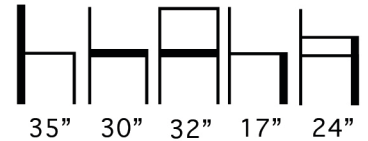

● ● ● POEMA-SWIV
Swivel Armchair

High Density Injection Molded
Foam Armchair with Polished
Chrome Steel Swivel Base.

Available in COM, COL or Aceray
Graded in Upholstery.

Use of Stretchy Fabric is Suggested.

Weight: 65 Lbs.