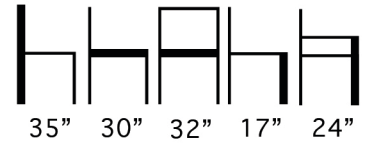

● ● ● POEMA-W Armchair