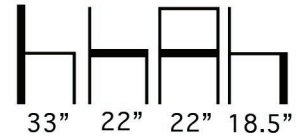

**Design:**  
**Area 44**

● ● ● ● #PRISMA-1 Side Chair

Solid Beech Wood Frame Open  
Back Side Chair with Upholstered  
Seat and Back.

Available in COM, COL or  
Aceray Graded in Upholstery.

Available in Aceray Standard  
Wood Stains or Custom Stains.

Weight: 18 Lbs.

#PRISMA-1