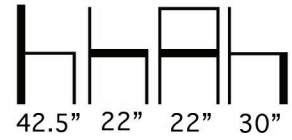

THE LOOK OF SEATING®
www.aceray.com

Design:
Area 44

● ● ● ● #PRISMA-5 Barstool

Solid Beech Wood Frame Open Back Barstool with Upholstered Seat and Back.

Available in COM, COL or Aceray Graded in Upholstery.

Available in Aceray Standard Wood Stains or Custom Stains.

Weight: 20 Lbs.

#PRISMA-5

Aceray llc
4465 Kipling Street, Suite 202
Wheat Ridge, CO 80033
Ph: 303.733.3403
info@aceray.com
©2019 Aceray