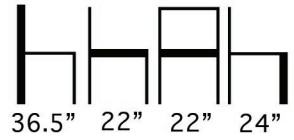

THE LOOK OF SEATING®
www.aceray.com

Design:
Area 44

● ● ● ● #PRISMA-6 Counter Stool

Solid Beech Wood Frame Open
Back Counter Stool with
Upholstered Seat and Back.

Available in COM, COL or
Aceray Graded in Upholstery.

Available in Aceray Standard
Wood Stains or Custom Stains.

Weight: 18 Lbs.

#PRISMA-6

Aceray llc
4465 Kipling Street, Suite 202
Wheat Ridge, CO 80033
Ph: 303.733.3403
info@aceray.com
©2019 Aceray