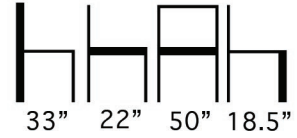

THE LOOK OF SEATING®
www.aceray.com

Design:
Area 44

● ● ● ● #PRISMA-LOVE Love Seat

Solid Beech Wood Frame Open Back Love Seat with Upholstered Seat and Back.

Available in COM, COL or Aceray Graded in Upholstery.

Available in Aceray Standard Wood Stains or Custom Stains.

Weight: 44 Lbs.

#PRISMA-LOVE

Aceray llc
4465 Kipling Street, Suite 202
Wheat Ridge, CO 80033
Ph: 303.733.3403
info@aceray.com
©2019 Aceray