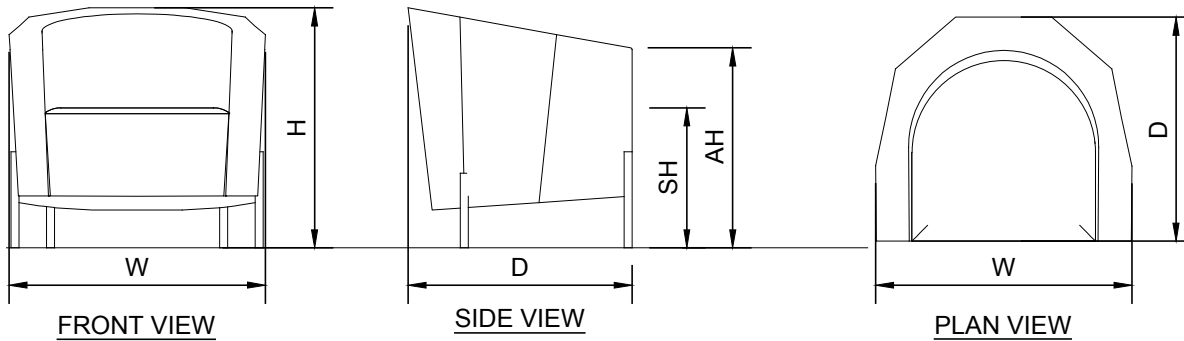

Aceray LLC
www.aceray.com
E-mail: info@aceray.com

3D

SOLO-B

1/2"=1'-0"

NOTES:

1. INSTALLATION TO BE COMPLETED IN ACCORDANCE WITH MANUFACTURER'S SPECIFICATIONS.
2. ALL DIMENSIONS ARE CONSIDERED TRUE AND REFLECT MANUFACTURER'S SPECIFICATIONS.
3. DO NOT SCALE DRAWING.