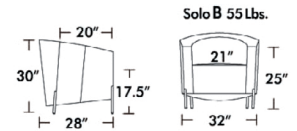

**THE LOOK** OF SEATING  
[www.aceray.com](http://www.aceray.com)

**Design:**  
**Giovanni Cigana**

● ● ● ● #Solo-B Armchair

**Frame:** Solid Wood and Steel Frame.

**Seat & Back:** Multi Density High-Resilient Polyurethan Foam.