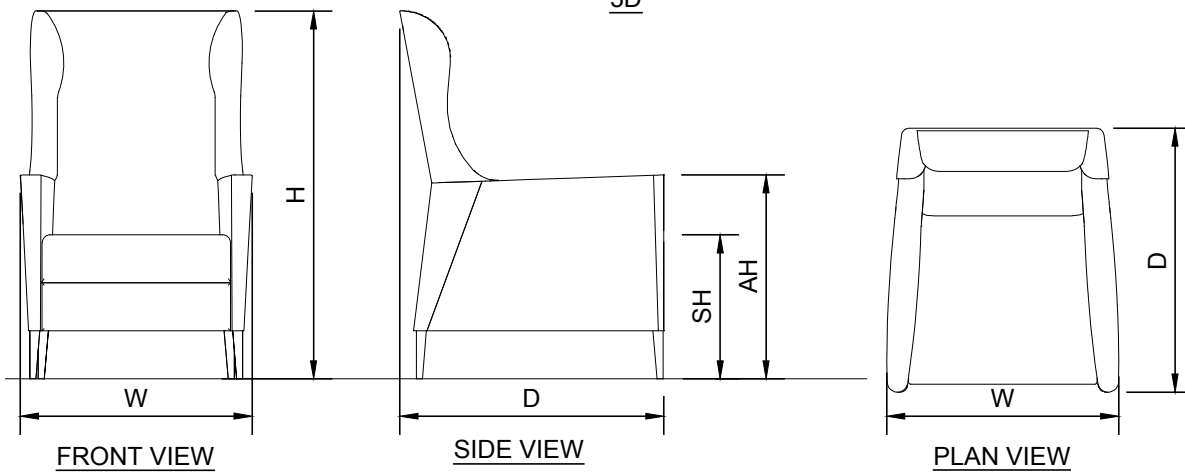

# SOLO-G

1/2"=1'-0"

NOTES:

1. INSTALLATION TO BE COMPLETED IN ACCORDANCE WITH MANUFACTURER'S SPECIFICATIONS.
2. ALL DIMENSIONS ARE CONSIDERED TRUE AND REFLECT MANUFACTURER'S SPECIFICATIONS.
3. DO NOT SCALE DRAWING.