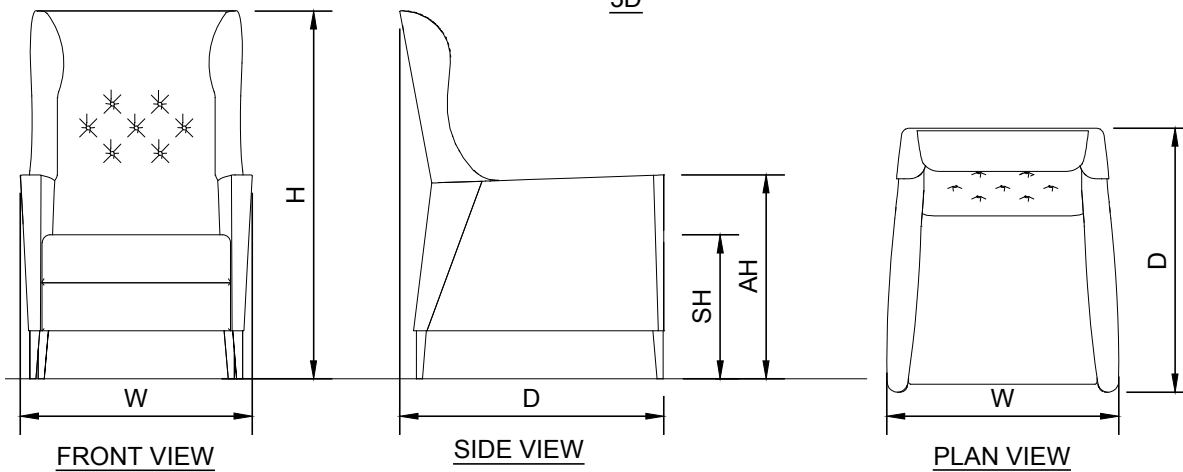

# SOLO-GQ

1/2"=1'-0"

NOTES:

1. INSTALLATION TO BE COMPLETED IN ACCORDANCE WITH MANUFACTURER'S SPECIFICATIONS.
2. ALL DIMENSIONS ARE CONSIDERED TRUE AND REFLECT MANUFACTURER'S SPECIFICATIONS.
3. DO NOT SCALE DRAWING.