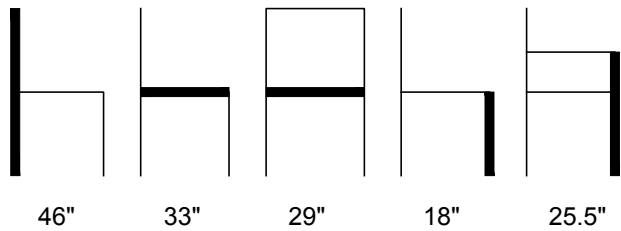

Aceray LLC
www.aceray.com
E-mail: info@aceray.com

SOLO-GQ

1/2"=1'-0"

NOTES:

1. INSTALLATION TO BE COMPLETED IN ACCORDANCE WITH MANUFACTURER'S SPECIFICATIONS.
2. ALL DIMENSIONS ARE CONSIDERED TRUE AND REFLECT MANUFACTURER'S SPECIFICATIONS.
3. DO NOT SCALE DRAWING.