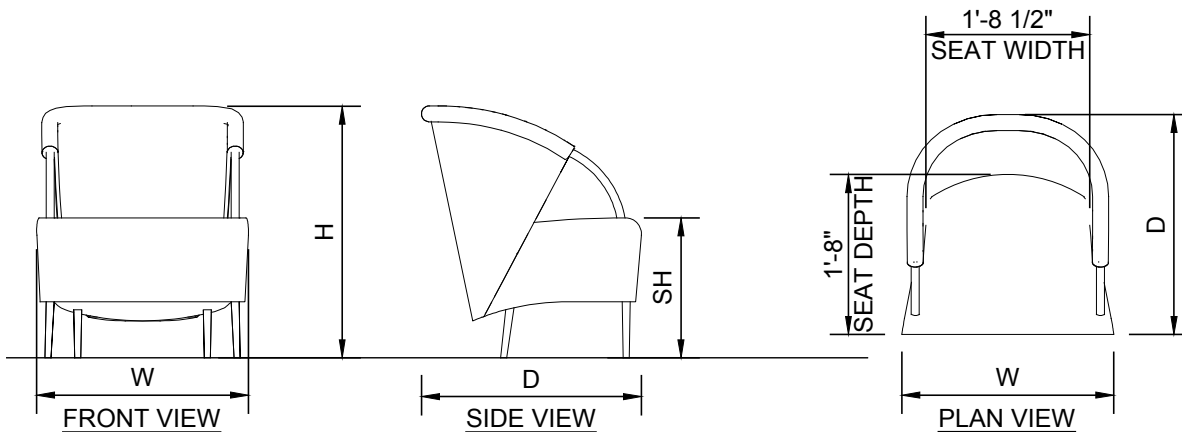

Aceray LLC
 www.aceray.com
 E-mail: info@aceray.com

3D

SOLO-L

1/2"=1'-0"

NOTES:

1. INSTALLATION TO BE COMPLETED IN ACCORDANCE WITH MANUFACTURER'S SPECIFICATIONS.
2. ALL DIMENSIONS ARE CONSIDERED TRUE AND REFLECT MANUFACTURER'S SPECIFICATIONS.
3. DO NOT SCALE DRAWING.