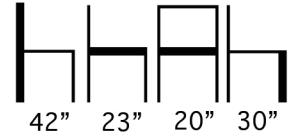

THE LOOK OF SEATING®
www.aceray.com

Design:
Cartesi e Tonelli

● ● ● GRADO-5 Barstool

Solid Beech Wood Barstool
with Upholstered Seat & Back
and Wood Details on the Back.

Available in COM, COL or Aceray
Graded in Upholstery.

Available in Aceray Standard Wood
Stains or in Custom Finishes.

Weight: 22 Lbs.

GRADO-5

Aceray llc
4465 Kipling Street, Suite 202
Wheat Ridge, CO 80033
Ph: 303.733.3403
info@aceray.com
©2018 Aceray