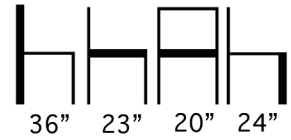

Design:
Cartesi e Tonelli

● ● ● GRADO-6 Counter Stool

Solid Beech Wood Counter Stool with Upholstered Seat & Back and Wood Details on the Back.

Available in COM, COL or Aceray Graded in Upholstery.

Available in Aceray Standard Wood Stains or in Custom Finishes.

Weight: 21.5 Lbs.

| GRADO-6