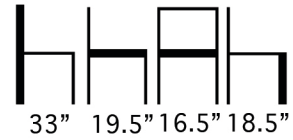

● ● ● ● VIVO-1 Stacking Side Chair