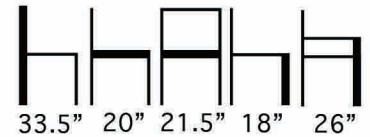

**Design:**  
**Studio Tipi**

● ● ● #300-18D Armchair

Beech Wood Frame Armchair  
with Braided Leather Strap Back.  
Leather Straps Available in Black,  
Dark Brown or Natural.

Available with Wood Seat  
or Upholstered Panel Seat.

Available in COM, COL or Aceray  
Graded in Upholstery.

Available in Aceray Standard  
Wood Stains or Custom Stains.

Option: 3" Brushed Stainless Steel  
Leg Protectors.

Weight: 13 Lbs.

#300-18D