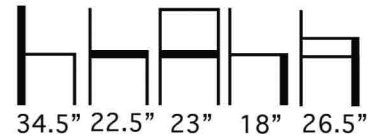

Design:
Studio Tipi

● ● ● #371 Armchair

Beech Wood Frame Armchair
with Crumb Sweep, Wrapped
Seat and Upholstered Back.

| #371

Aceray llc
4465 Kipling Street, Suite 202
Wheat Ridge, CO 80033
Ph: 303.733.3403
info@aceray.com
©2019 Aceray