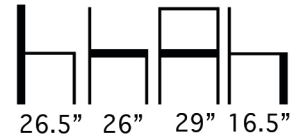

● ● ● ● ALMEA-7 Lounge Chair

Solid Ash Wood Lounge Chair with Wood Back and Upholstered Seat or Wood Seat.

Available in COM, COL or Aceray Graded in Upholstery.

Available in Aceray Standard Wood Stains or in Custom Wood Finishes.

Weight: 22 Lbs.