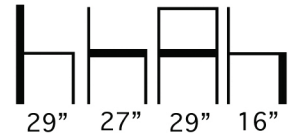

THE LOOK OF SEATING®
www.aceray.com

● ● ● 760SWIV Swivel Lounge Chair

Upholstered High Density Injection Molded Foam Lounge Chair with Polished Chrome Steel Swivel Base.

Available in COM, COL or Aceray Graded in Upholstery.