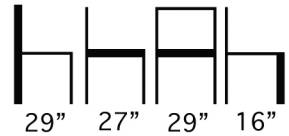

● ● ● 760SWIV4P  
Swivel Lounge Chair

Upholstered High Density Injection Molded Foam Lounge Chair with 4-Prong Steel Swivel Base.

Available in COM, COL or Aceray Graded in Upholstery.

Base Available in Polished Chrome or Matte Black Powder Coat Finish.