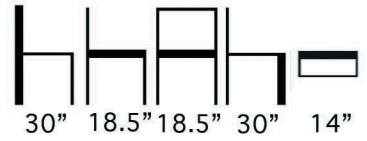

THE LOOK OF SEATING®
www.aceray.com

Design:
Orlandini & Radice

● ● ● #SOPRA-5 Barstool

Solid Beech Wood Frame
Barstool with Triangular Fiberglass
filled PPL Seat and Powder
Coated Steel Footrest in
Matching Colors

RAL Colors

Weight: 11.5 Lbs.

RTS: Ready To Ship

RTS | #SOPRA-5

Aceray llc
4465 Kipling Street, Suite 202
Wheat Ridge, CO 80033
Ph: 303.733.3403
info@aceray.com
©2019 Aceray