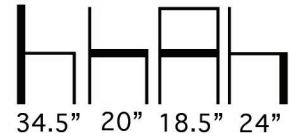

● ● ● GALA-6SWIV
Swivel Counter Stool