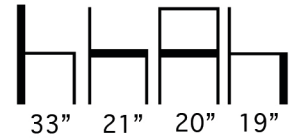

Design:
Studio Lab

GUSTO-1SW
● ● ● ● StackingSide Chair

Solid Ash Wood Frame Stacking Side Chair with Upholstered Seat. Wood Back.

Welt Details on Seat.

Available in COM, COL or Aceray Graded in Upholstery.

Available in Aceray Standard Wood Stains or in Custom Wood Finishes.

Weight: 14 Lbs.

 GUSTO-1SW