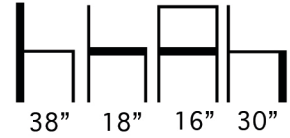

**THE LOOK** OF SEATING®  
www.aceray.com

**Design:**  
**Studio Lab**

● ● ● GUSTO-5W Barstool

Solid Ash Wood Frame Barstool  
with Upholstered Seat and  
Wood Back.

Welt Details on Seat.

Available in COM, COL or Aceray  
Graded in Upholstery.

Available in Aceray Standard Wood  
Stains or in Custom Wood Finishes.

Weight: 19 Lbs.

GUSTO-5W

**Aceray llc**  
4465 Kipling Street, Suite 202  
Wheat Ridge, CO 80033  
Ph: 303.733.3403  
info@aceray.com  
©2018 Aceray