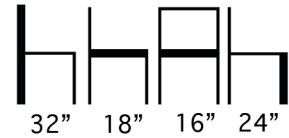

**Design:**  
**Studio Lab**

● ● ● GUSTO-6W Counter Stool

Solid Ash Wood Frame Counter Stool with Upholstered Seat and Wood Back.

Welt Details on Seat.

Available in COM, COL or Aceray Graded in Upholstery.

Available in Aceray Standard Wood Stains or in Custom Wood Finishes.

Weight: 18 Lbs.

| GUSTO-6W