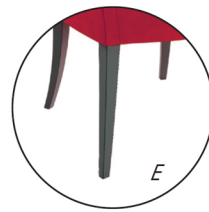

Design:
E. & P. Ciani Design

● ● ● ● #SOLO-K Armchair

Solo K 26.5lbs.

Image with Turned Front Leg Option A

Frame: Solid Wood.

Seat & Back: High Density Injection Molded Foam.

Legs: Turned Solid Wood.

Front Legs Available in Five Decorative Options, A-E.

Wood Finishes: Aceray Standard Finishes or Custom Match Wood Finishes.

Available in COM, COL or Aceray Graded in Upholstery.

#SOLO-K

Aceray llc
4465 Kipling Street, Suite 202
Wheat Ridge, CO 80033
Ph: 303.733.3403
info@aceray.com
©2018 Aceray