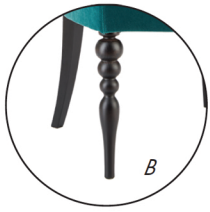

Design:
E. & P. Ciani Design

● ● ● ● #SOLO-K Armchair

Solo K 26.5lbs.

Image with Turned Front Leg Option A

Frame: Solid Wood.

Seat & Back: High Density Injection Molded Foam.

Legs: Turned Solid Wood.

Front Legs Available in Five Decorative Options, A-E.

Wood Finishes: Aceray Standard Finishes or Custom Match Wood Finishes.

Available in COM, COL or Aceray Graded in Upholstery.

#SOLO-K

Aceray llc
4465 Kipling Street, Suite 202
Wheat Ridge, CO 80033
Ph: 303.733.3403
info@aceray.com
©2018 Aceray