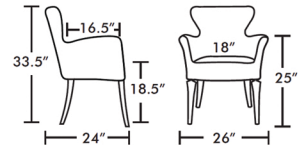

Design:
E. & P. Ciani Design

● ● ● ● #SOLO-K Armchair

Solo K 26.5lbs.

Image with Turned Front Leg Option A

Frame: Solid Wood.

Seat & Back: High Density Injection Molded Foam.

Legs: Turned Solid Wood.

Front Legs Available in Five Decorative Options, A-E.