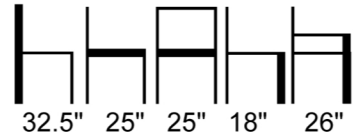

THE LOOK OF SEATING™
www.aceray.com

Design:
Studio Tipi

● ● ● ● #383U Armchair

Beech Wood Guest Chair with Upholstered Seat and Back.

Option: 4" Brushed Stainless Steel Leg Protection (Sleeve) on either Two or all Four Legs.