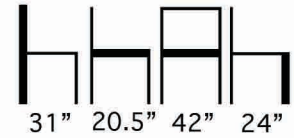

**Design:**  
**Studio Tipi**

● ● ● #683LBLOVE Counter Sofa

Solid Beech Wood Frame  
Counter Sofa with Upholstered  
Seat and Back.

Option: Brushed Stainless Steel  
Leg Protections.

Weight: 44 Lbs.

#683LBLOVE