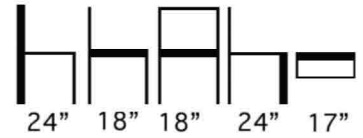

Design:
Studio Tipi

● ● ● #683NB Counter Stool

| #683NB

Beech Solid Wood Frame Counter Stool with Upholstered 17" Seat.

Option: 3" Brushed Stainless Steel Leg Protection (Sleeve) on all Four Legs.

Available in Aceray Graded Vinyls, in COM or COL.