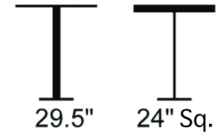

● ● ● #802 Table

Anti Corrosion e-Coated and Powder Coated Outdoor/Indoor Steel Mesh Top Table with one Leveler Footcap.

Weight: 25 Lbs

Powder Coat Colors:

Silver Black Graphite Brown

Aceray llc  
4465 Kipling Street, Suite 202  
Wheat Ridge, CO 80033  
Ph: 303.733.3403  
info@aceray.com  
©2019 Aceray