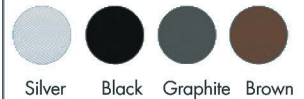

Design:
A. Ciabatti

● ● ● #807 Table

| | |
|-------|---------|
| 29.5" | 32" Dia |
| 29.5" | 36" Dia |
| 29.5" | 42" Dia |
| 29.5" | 48" Dia |

Anti Corrosion e-Coated and Powder Coated Outdoor/Indoor Steel Mesh Top Umbrella Table with one Leveler Footcap.

Weight:
32" dia.: 26.5 Lbs.
36" dia.: 31 Lbs.
42" dia.: 35.5 Lbs.
48" dia.: 42 Lbs.

RTS: Ready To Ship

Powder Coat Colors:

Silver Black Graphite Brown

@  RTS | #807

Aceray llc
4465 Kipling Street, Suite 202
Wheat Ridge, CO 80033
Ph: 303.733.3403
info@aceray.com
©2019 Aceray