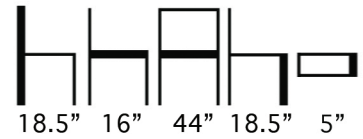

● ● ● #246XL Bench

Square Tubular Steel Frame
Bench with Upholstered Seat.

Available in COM, COL or Aceray
Graded in Upholstery.

Finishes Available in:

- Black Powder Coat
- Brown Powder Coat
- Brushed Brass Finish
- Polished Chrome
- Matte Chrome