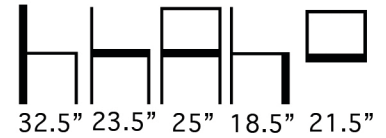

Design:
Daniel Rode

● ● ● CANTO-1 Swivel Side Chair

Solid Beech Wood Frame
Round Shaped Swivel Side Chair.

Options:
Side Chair with Polished
Chrome Tubular Steel or
Solid Wood Stretcher

Option: No Swivel Seating.