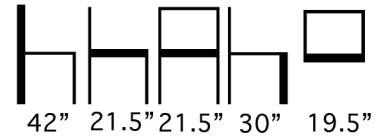

THE LOOK OF SEATING®
www.aceray.com

Design:
Daniel Rode

● ● ● ● CANTO-5 Swivel Barstool

Solid Beech Wood Frame
Round Shaped Swivel Barstool
with Polished Chrome Tubular
Steel Footrest.

Option: No Swivel Seating

Weight: 26.5 Lbs.

↻ #CANTO-5

Aceray llc
4465 Kipling Street, Suite 202
Wheat Ridge, CO 80033
Ph: 303.733.3403
info@aceray.com
©2018 Aceray