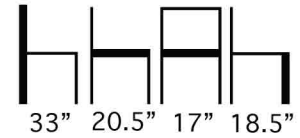

**Design:**  
Claudio Perin

● ● ● ● JAZZ-1 Side Chair

Solid Beech Wood Frame Side Chair with Upholstered Seat and Back Panels. Re-inforced with Side Stretchers.

#JAZZ-1

**Aceray llc**  
4465 Kipling Street, Suite 202  
Wheat Ridge, CO 80033  
Ph: 303.733.3403  
info@aceray.com  
©2019 Aceray